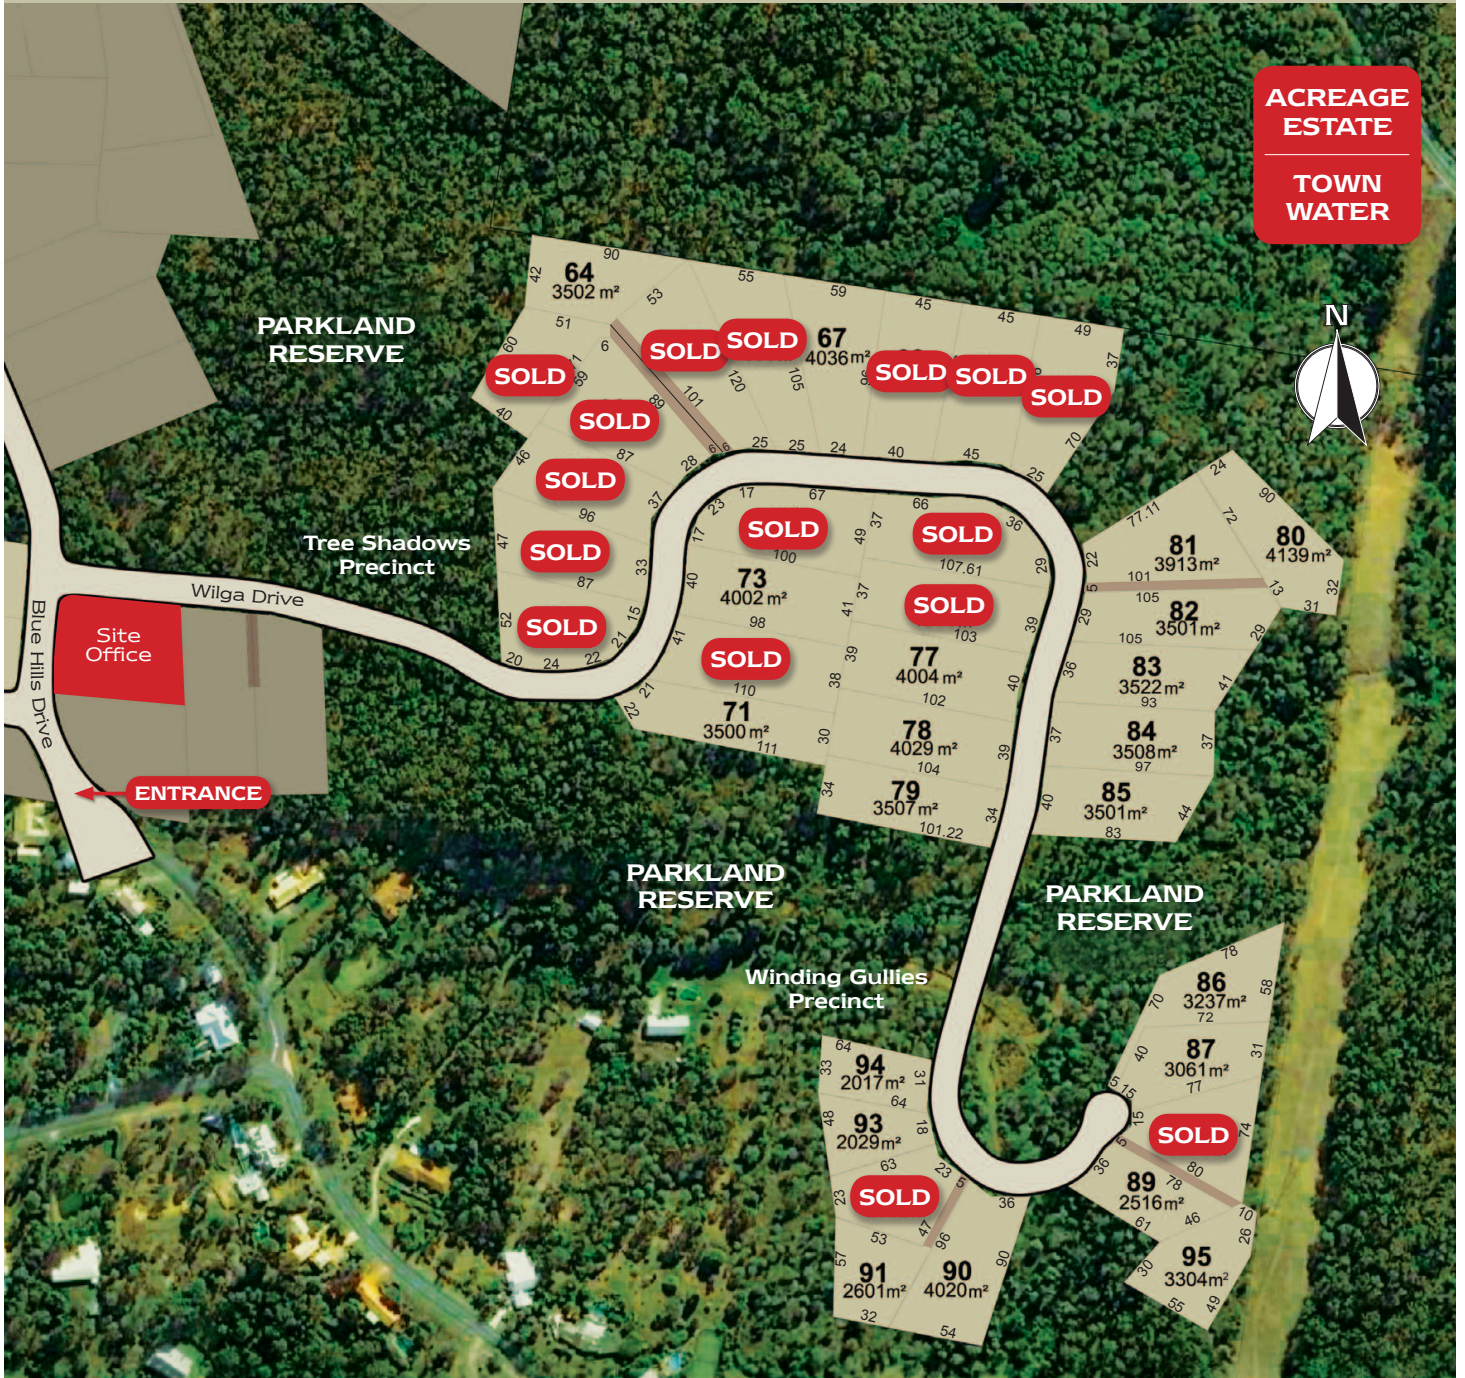

STAGE TWO

Blue Hills Drive, Bunya
 (Off Bunya Road)
 UBD - Map 117 H8
 Turn off Collins Rd from
 Old Northern Rd.

3355 0455

brianb@kbre.com.au
 windarraliving.com.au

WINDARRA

UNSURPASSED
 NATURAL BEAUTY